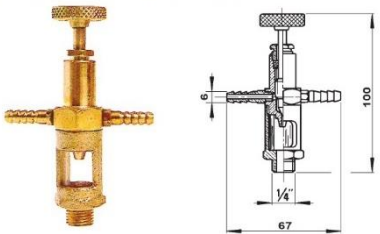

KRAN FOR DRYPPSMØRING – dobbel (to uttak/180°)

KRAN FOR DRYPPSMØRING.

Best.nr	dim.	B	H
BP5040200003	1/4"	67	100